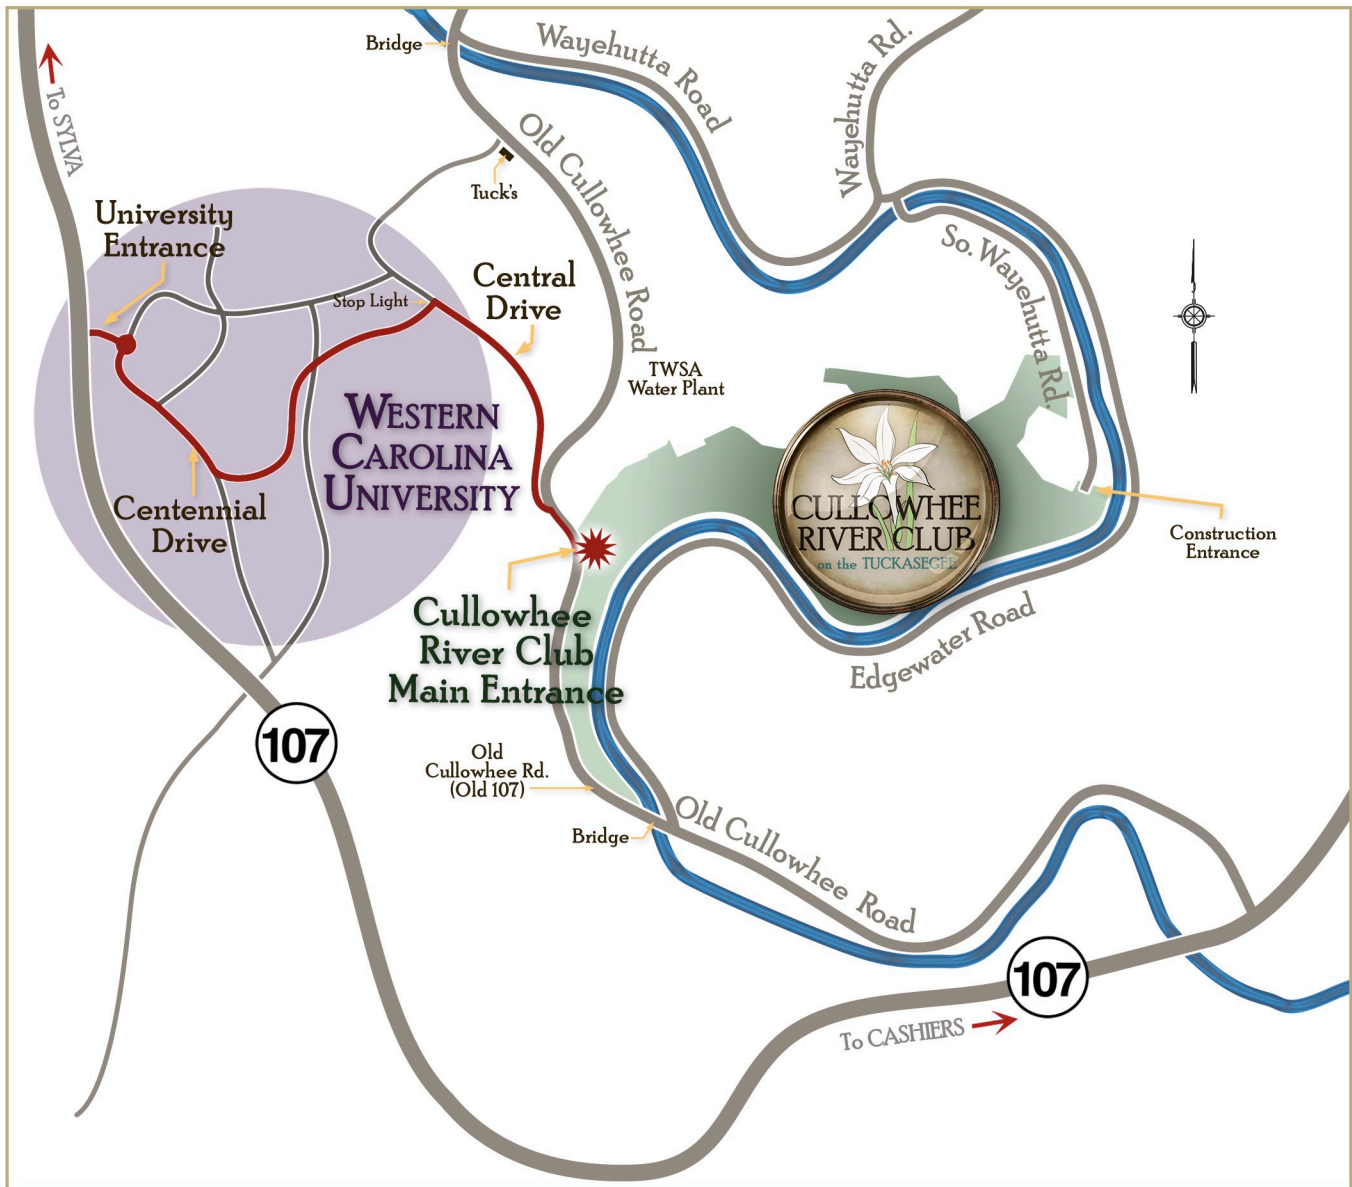

# DIRECTIONAL MAP

## DIRECTIONS

- Travel south from Sylva on HWY 107 towards Cullowhee.
- From HWY 107 turn into main entrance of Western Carolina University.
- Take first right in the traffic circle to Centennial Dr.
- Follow Centennial Dr. to the stoplight at Central Dr.
- Turn right onto Central Dr. and continue to stop sign.
- Turn right onto Old Cullowhee Rd. (Old 107) and take first left into Cullowhee River Club.
- Follow signs to model home.